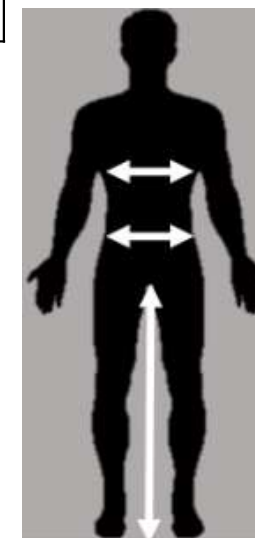

SPECIALIST
SPORTS

APPAREL SIZE GUIDE 2019

WOMEN

PRODUCT LABEL	XS 4-6	S 8-10	M 12-14	L 16-18	XL 20-22	XXL 24-26
CHEST	34"	36"	38"	40"	42"	44"
WAIST	28"	30"	32"	34"	36"	38"
INSEAM	29"	29.5"	30"	30"	30"	30.5"

YOUTH

PRODUCT LABEL	2XS (116) 5-6Y	XS (128) 7-8Y	S (140) 9-10Y	M (152) 11-12Y
CHEST	20"	22"	24"	26"
WAIST	20"	22"	24"	26"
INSEAM	20"	22"	24"	26"

CHEST
WAIST

INSEAM